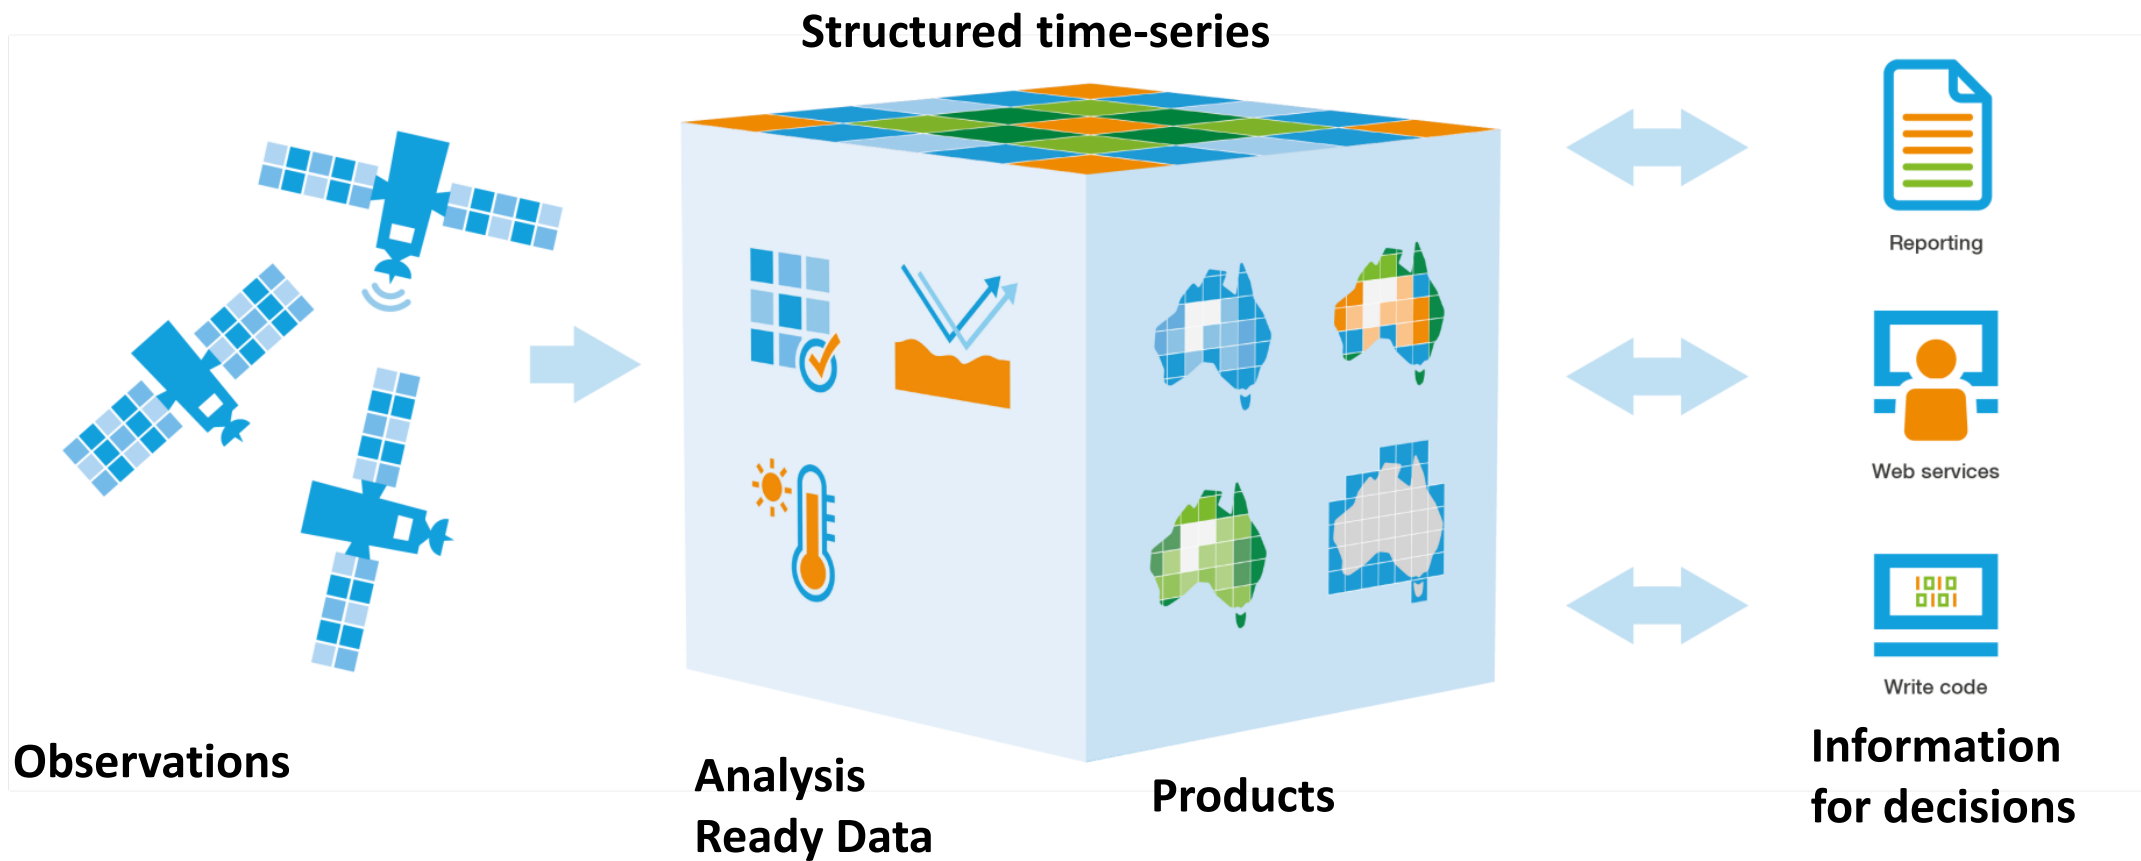

Australian Government
Geoscience Australia

Digital Earth
AUSTRALIA

Digital Earth Australia: Big Data for a Big Country

Dr Stuart Minchin,
Geoscience Australia

Digital Earth Australia

1 NO POVERTY

2 ZERO HUNGER

Add data

DATA SETS [2] Remove All

Landsat 5 False colour

Zoom To Extent About This Data Split Remove

Opacity: 100 %

Left Both Right

Time: 05/09/1987, 10:00:00

Landsat 8 False colour

Zoom To Extent About This Data Split Remove

Opacity: 100 %

Left Both Right

Time: 18/07/2017, 10:00:00

Map navigation controls: a vertical stack of icons including a compass, a zoom in (+) and zoom out (-) button, a location pin, a full screen icon, and a home icon.