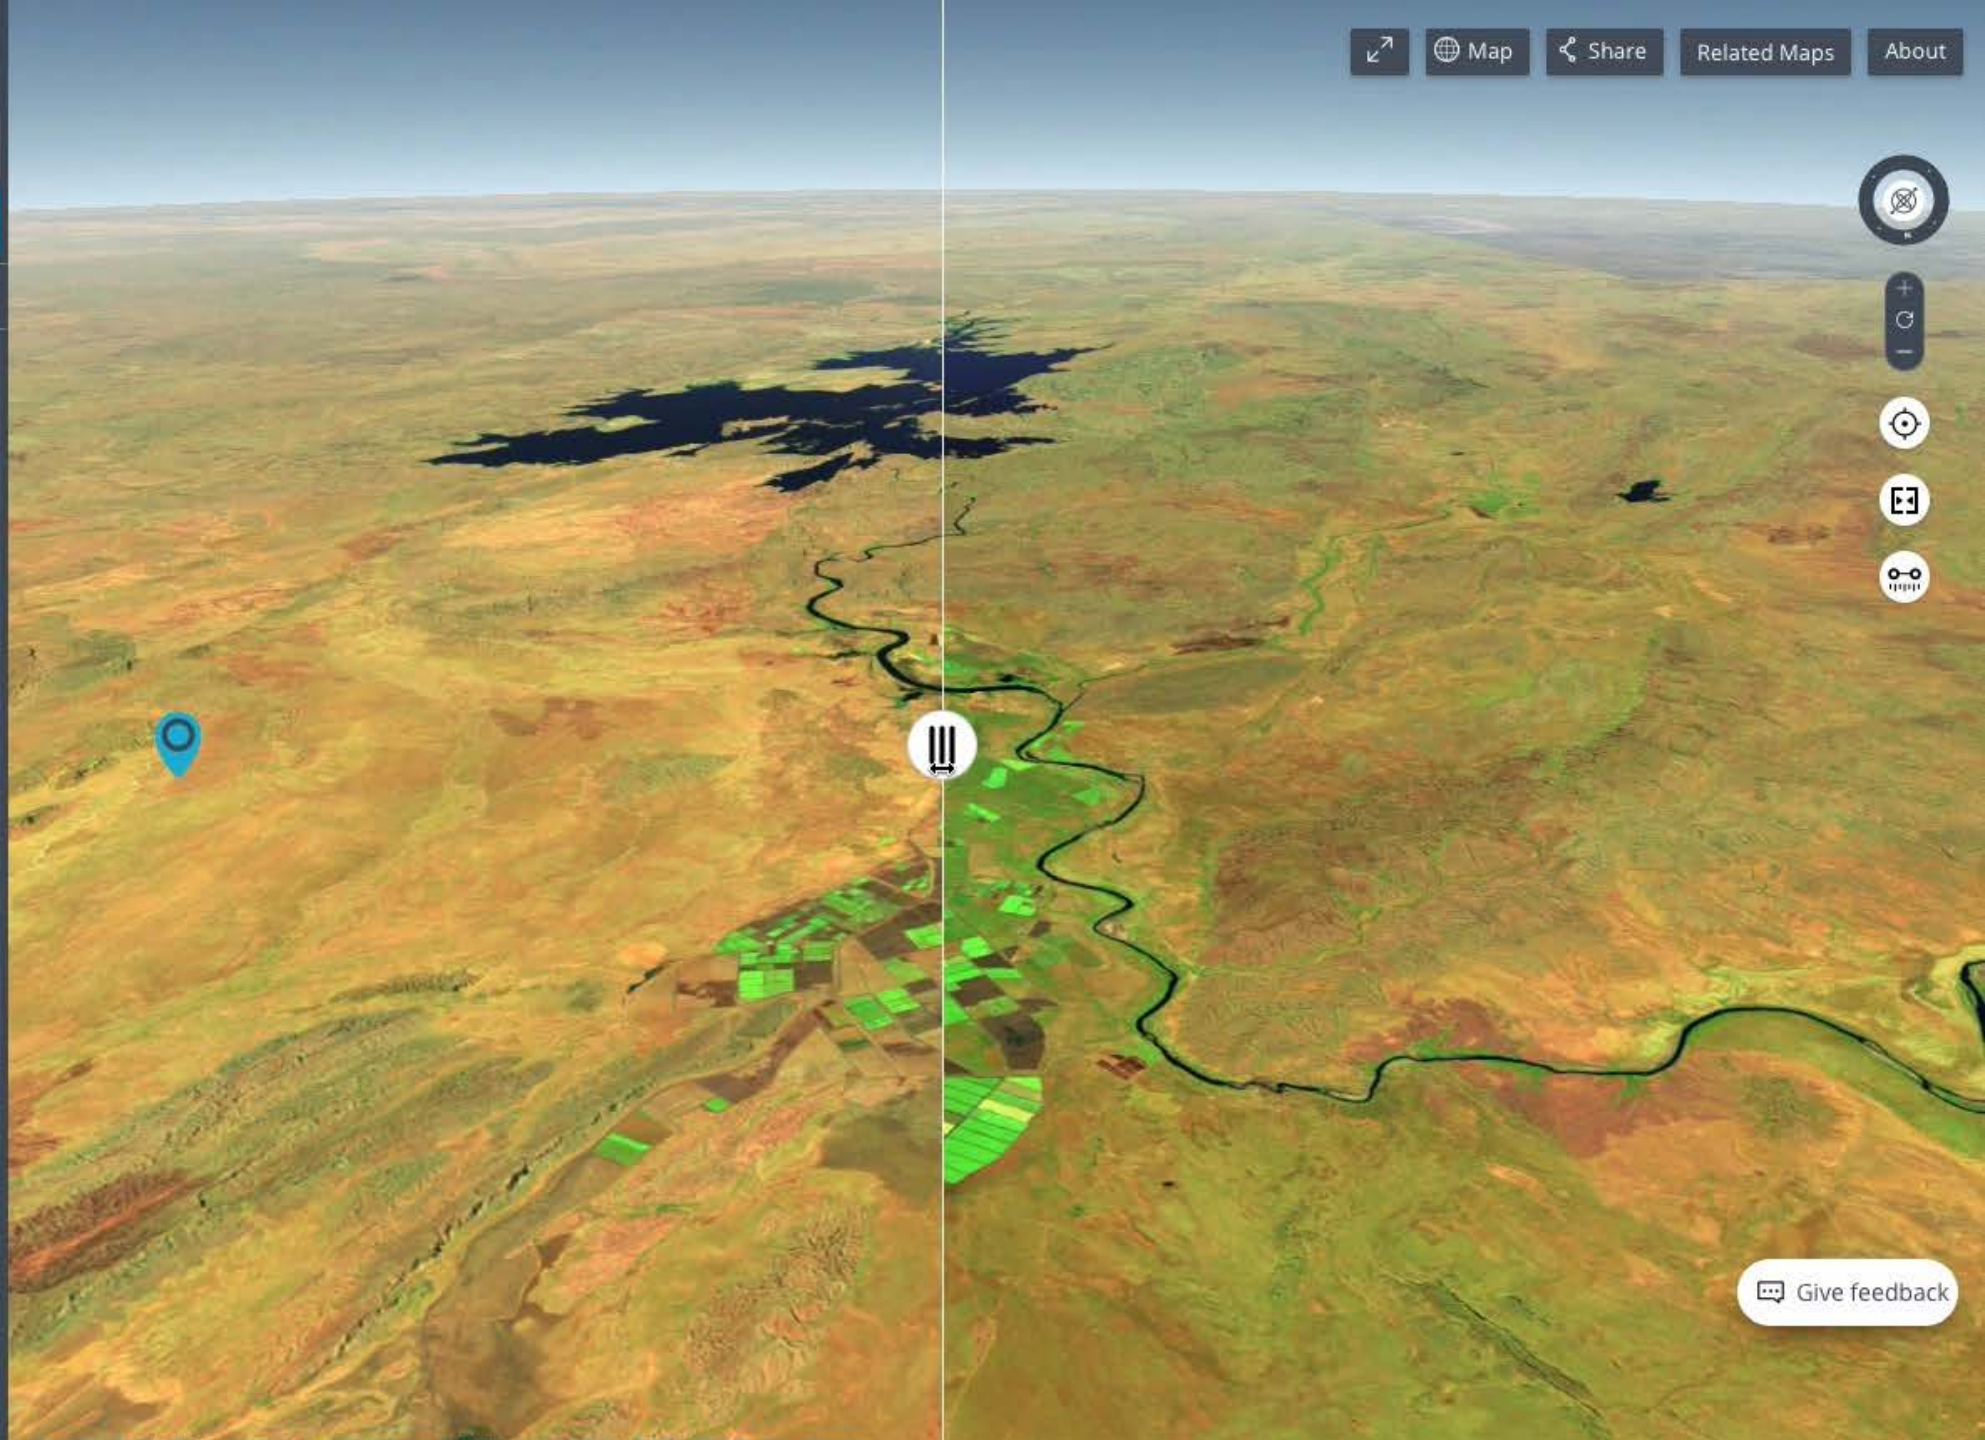

Add data

DATA SETS [2] Remove All

Landsat 5 False colour

Zoom To Extent About This Data Split Remove

Opacity: 100 %

Left Both Right

Time: 05/09/1987, 10:00:00

Landsat 8 False colour

Zoom To Extent About This Data Split Remove

Opacity: 100 %

Left Both Right

Time: 18/07/2017, 10:00:00

Map navigation controls: a vertical stack of icons including a compass, a zoom in (+) and zoom out (-) button, a location pin, a full screen icon, and a home icon.

Changes in fire management practices

Detail of mangrove expansion at Roper River

Mangrove Changes by broad IBRA region

15 LIFE ON LAND

Data Cubes for:

Africa, Antarctica, China, India,
Europe, North America, ...