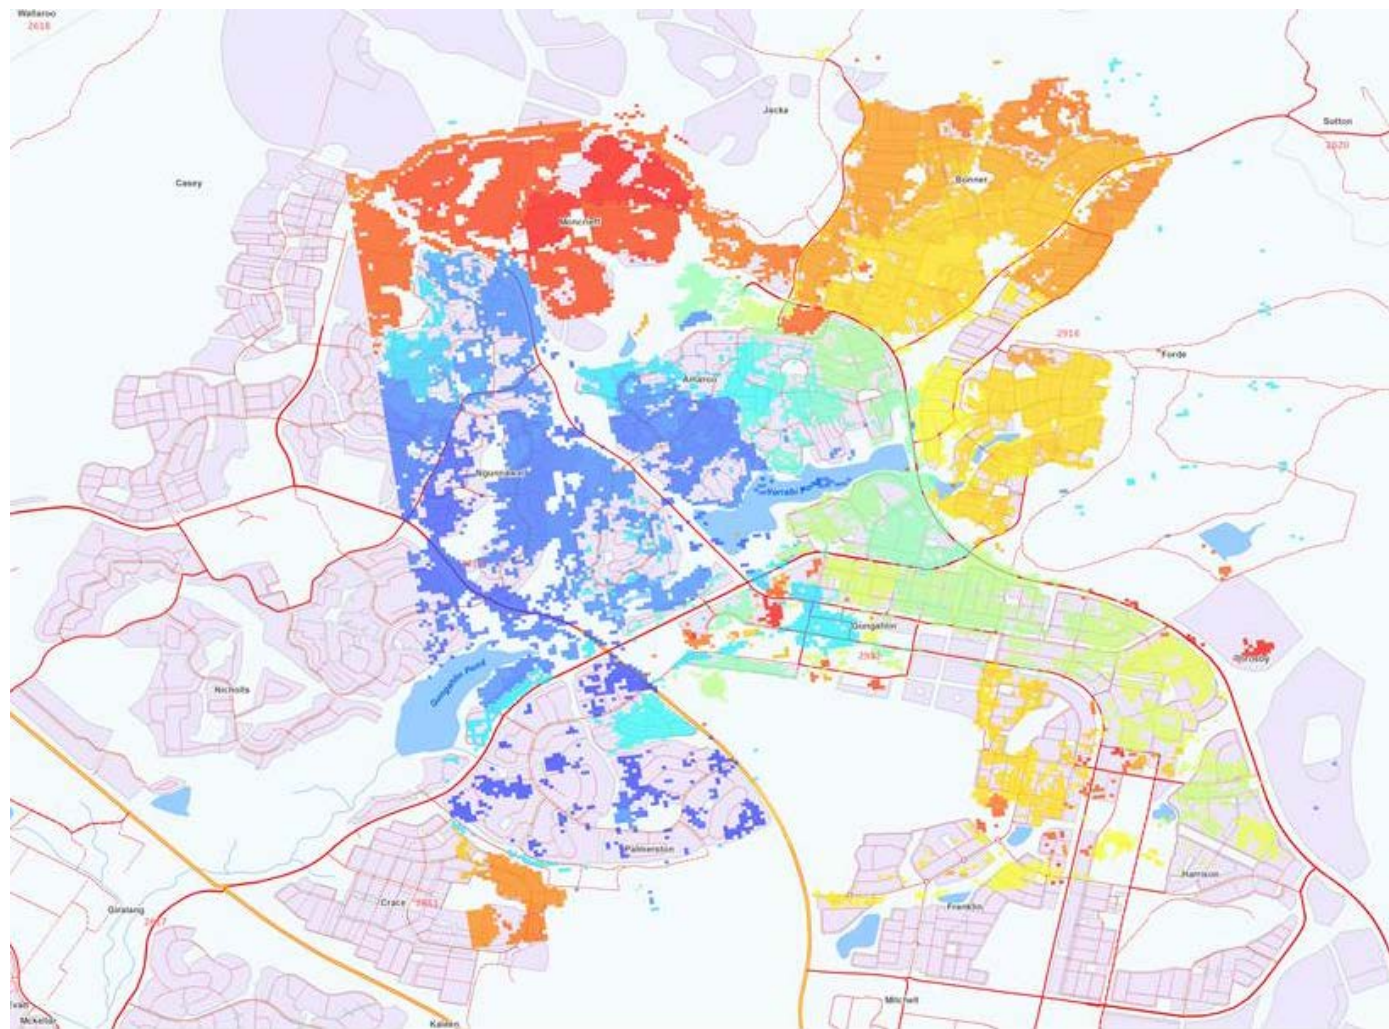

Urban Development in Northern Canberra