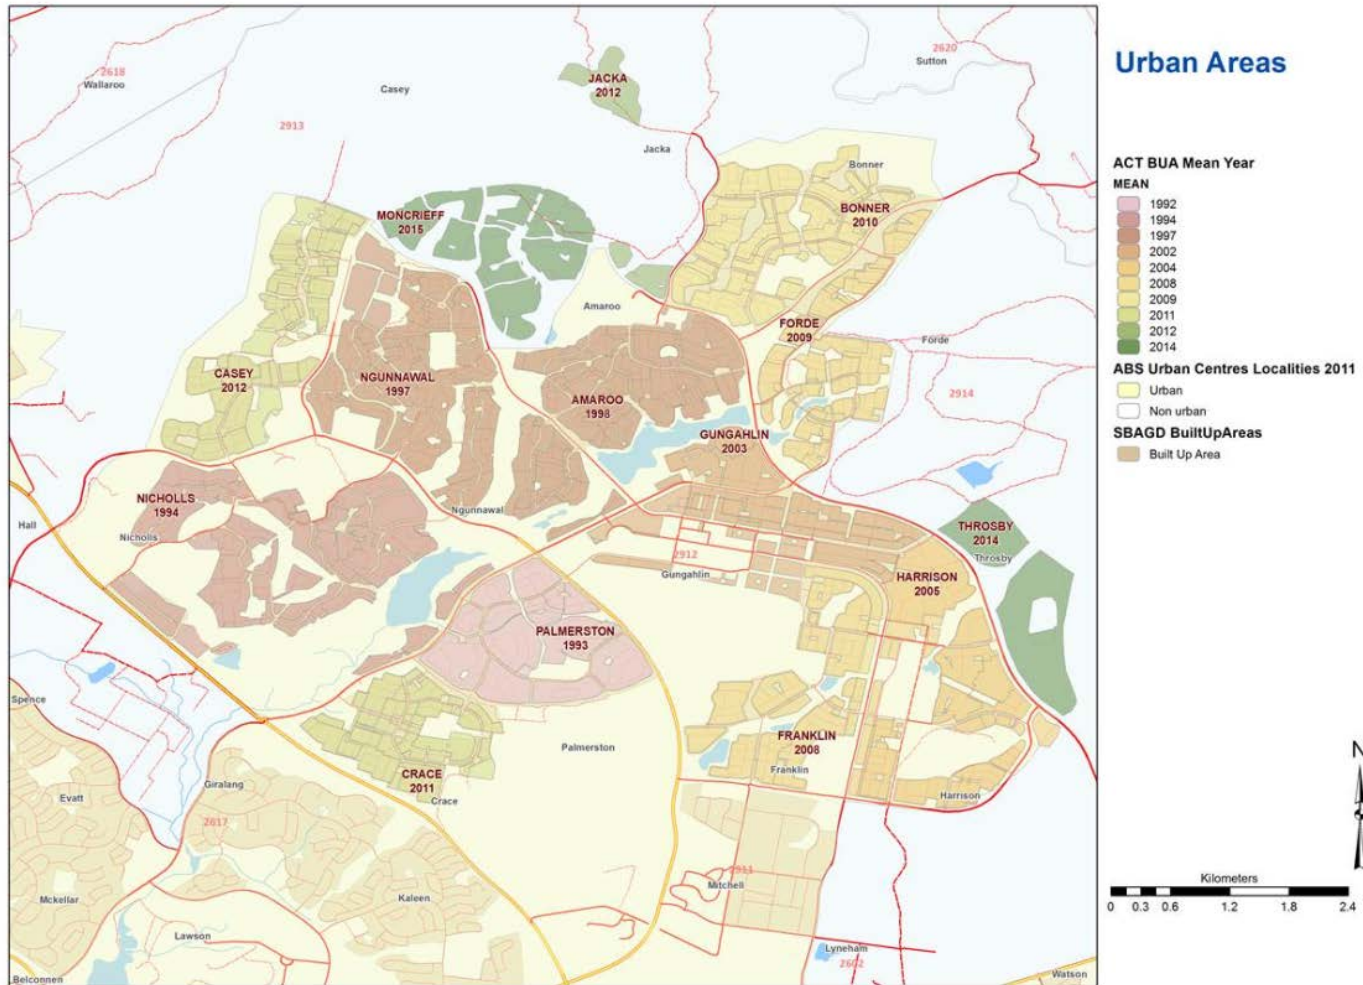

Urban Development in Northern Canberra