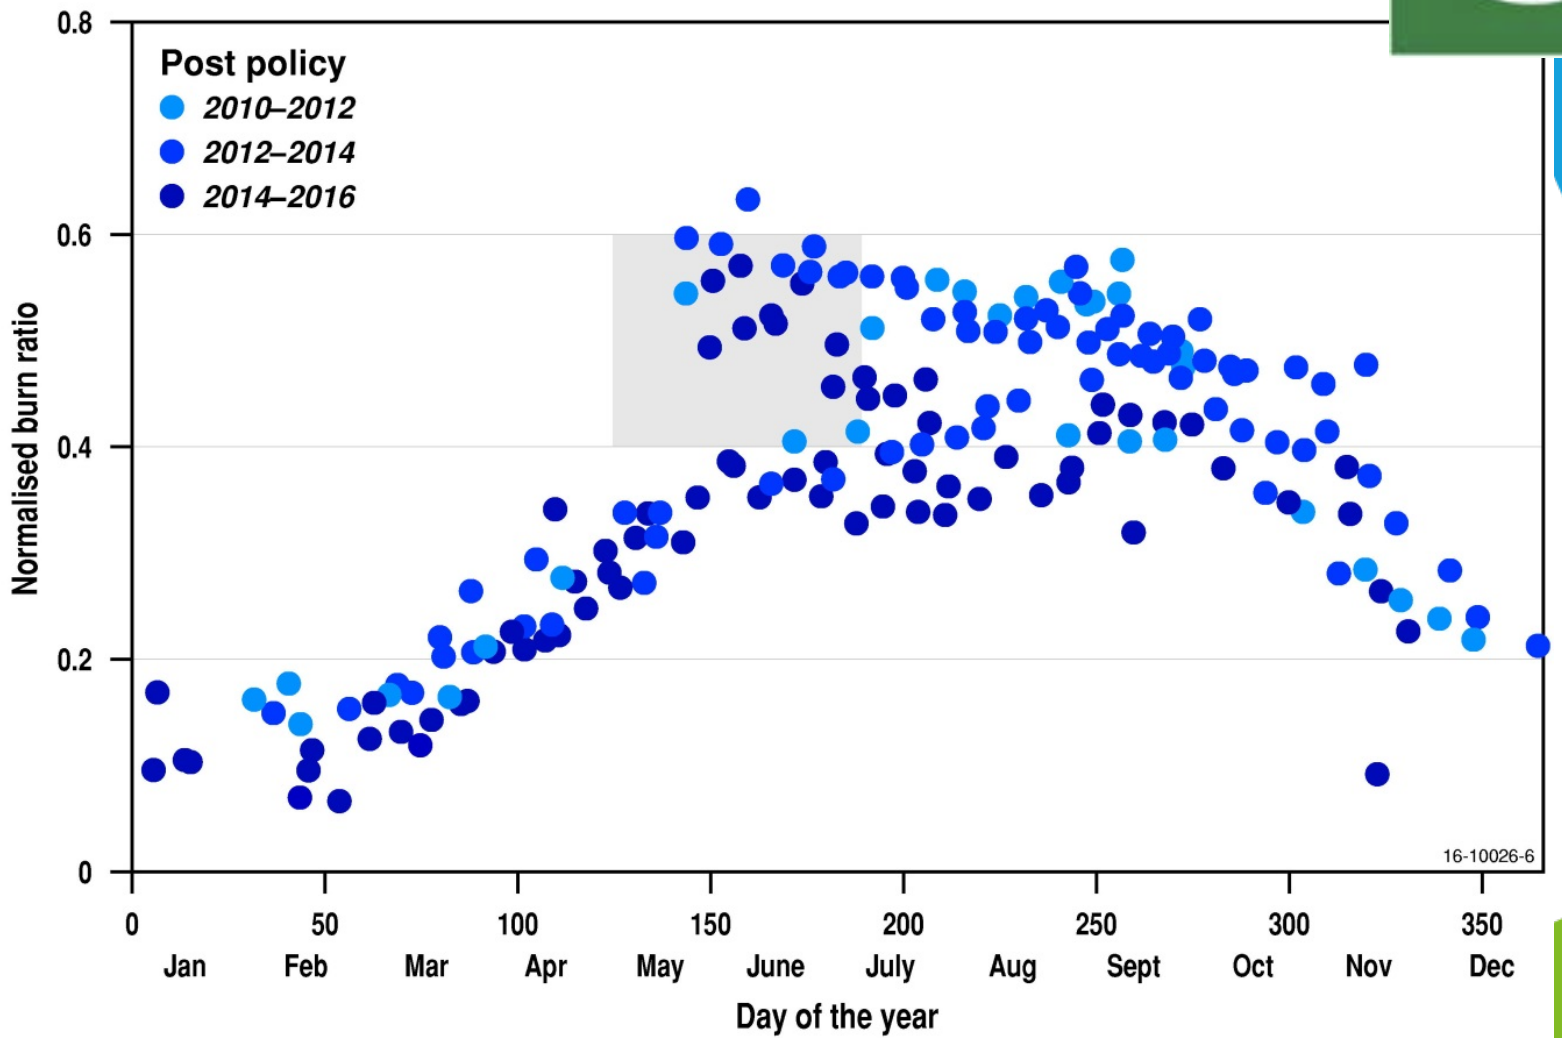

Changes in fire management practices

Detail of mangrove expansion at Roper River

Mangrove Changes by broad IBRA region

15 LIFE ON LAND

Data Cubes for:

Africa, Antarctica, China, India,
Europe, North America, ...