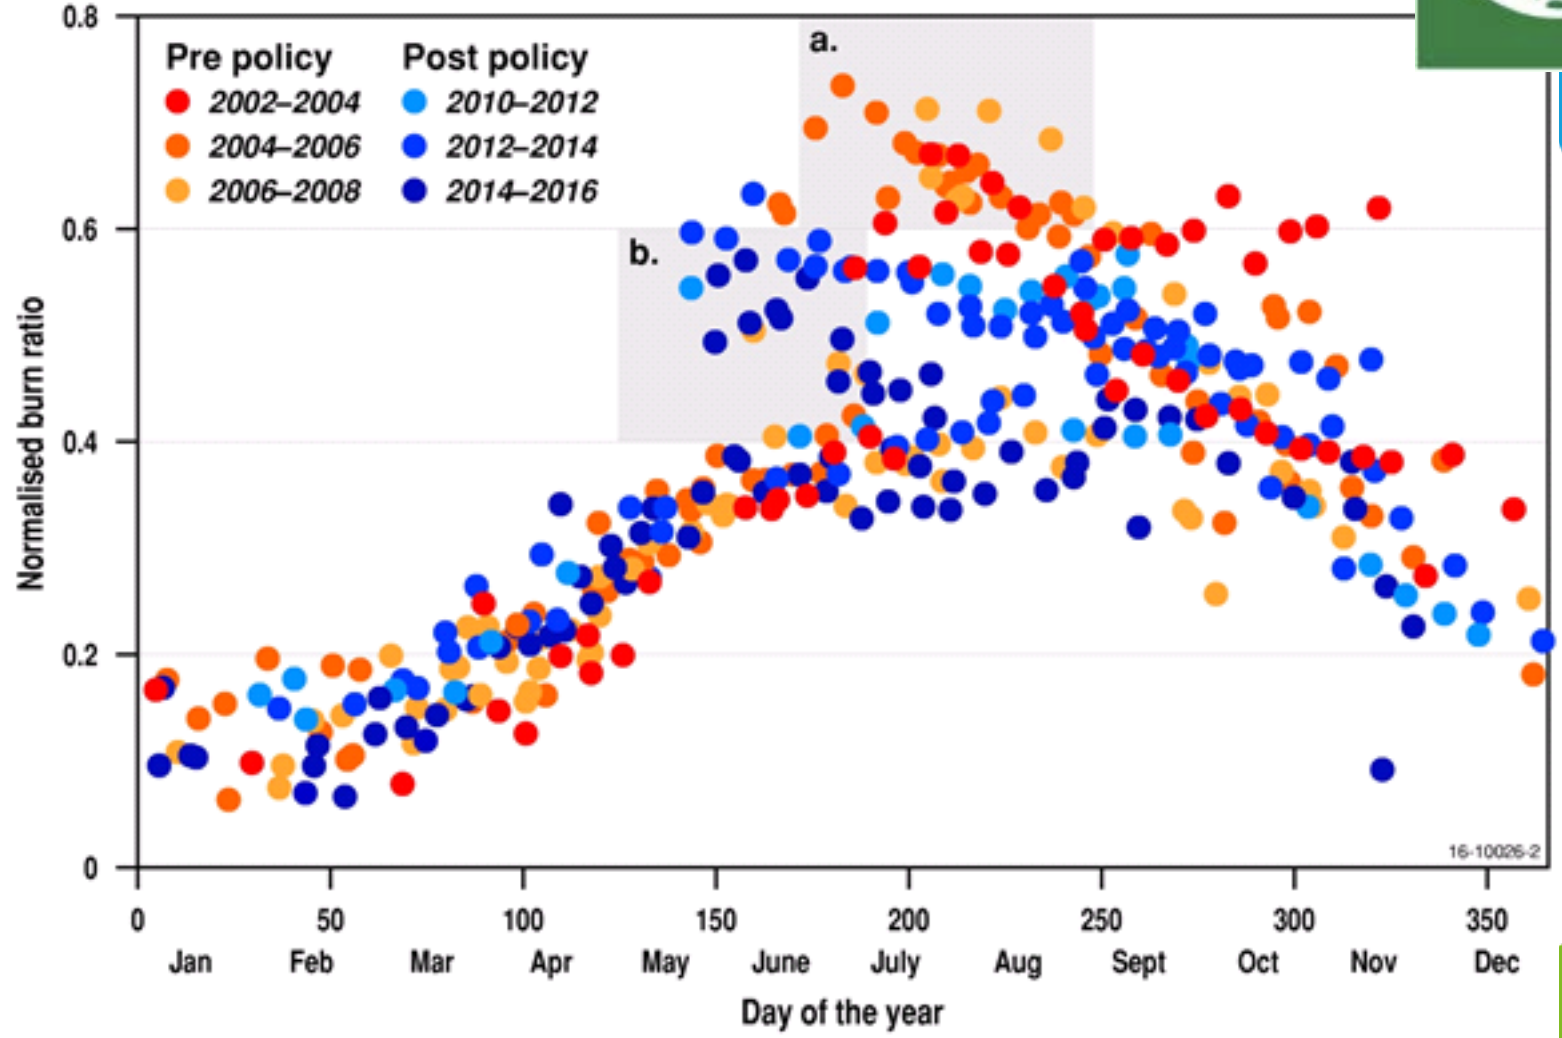

Changes in fire management practices

Detail of mangrove expansion at Roper River

Mangrove Changes by broad IBRA region

15 LIFE ON LAND

Data Cubes for:

Africa, Antarctica, China, India,
Europe, North America, ...