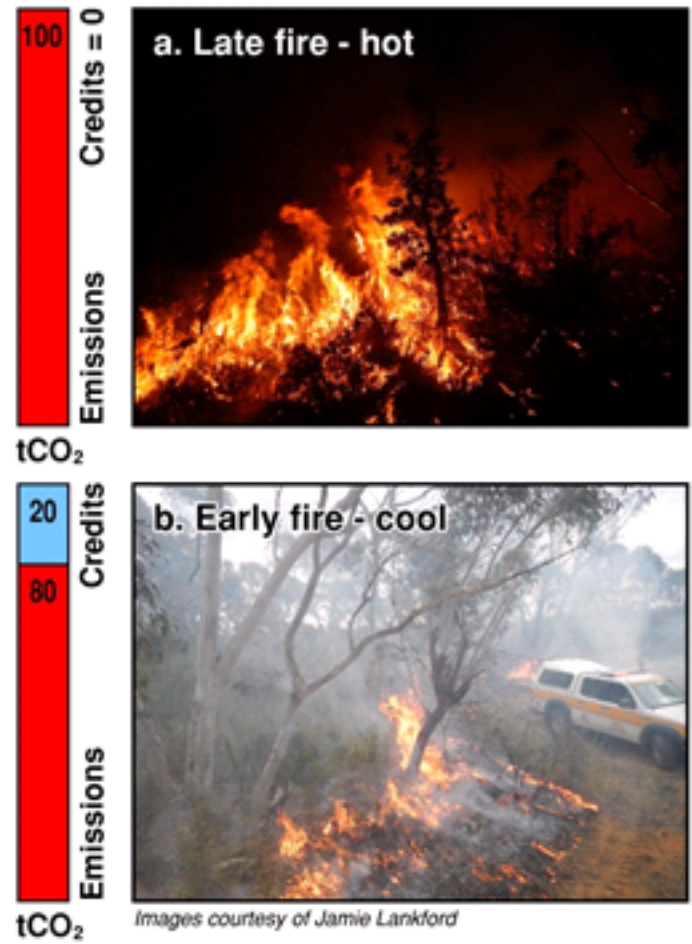

Changes in fire management practices