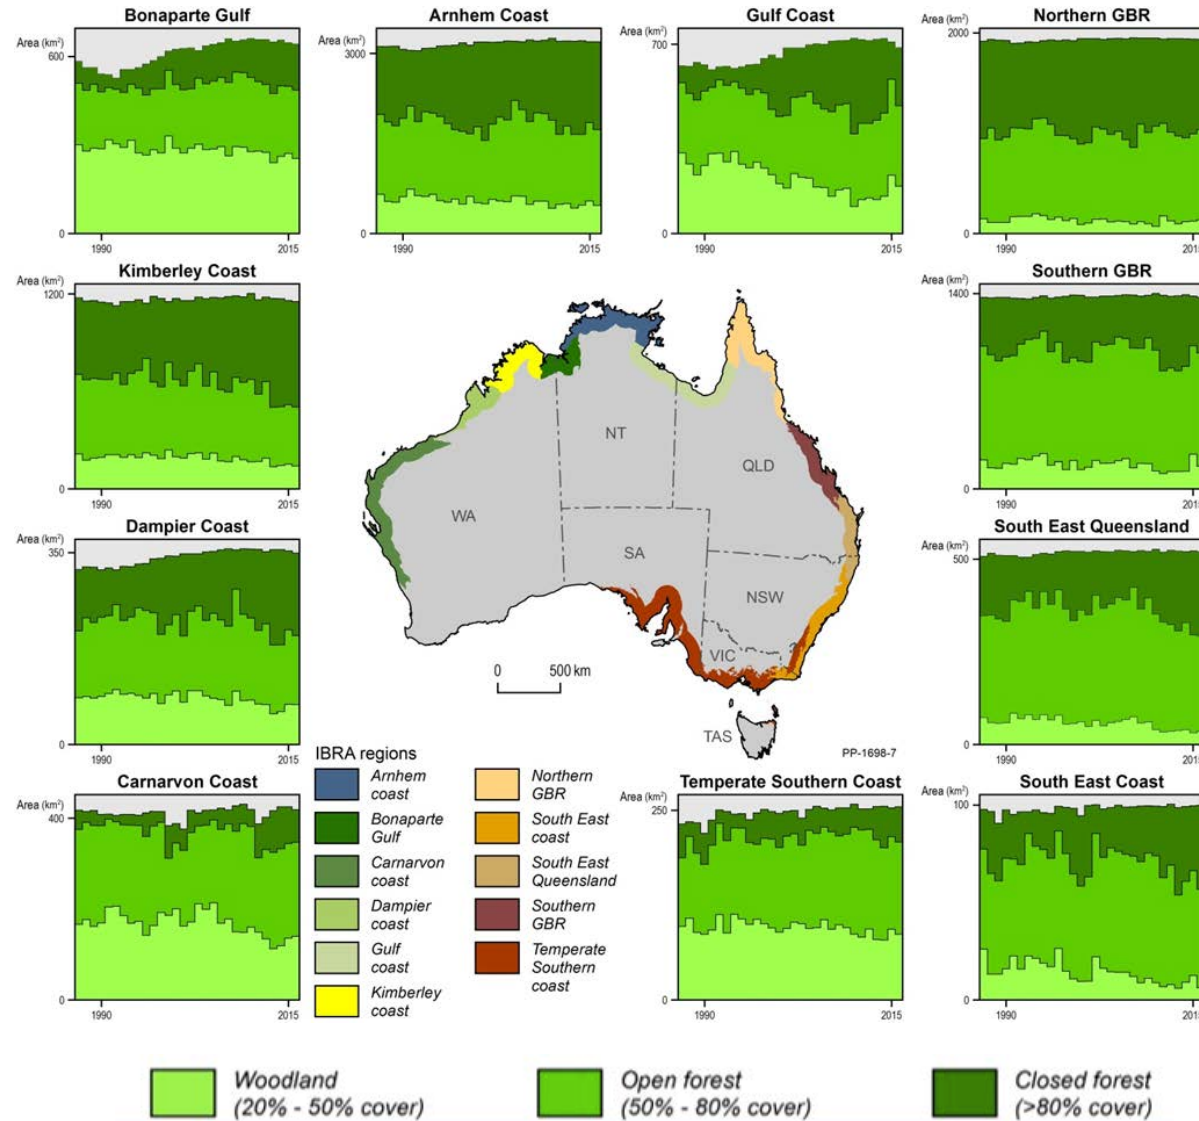

Changes in fire management practices

Detail of mangrove expansion at Roper River

Mangrove Changes by broad IBRA region

15 LIFE ON LAND

Data Cubes for:

Africa, Antarctica, China, India,
Europe, North America, ...